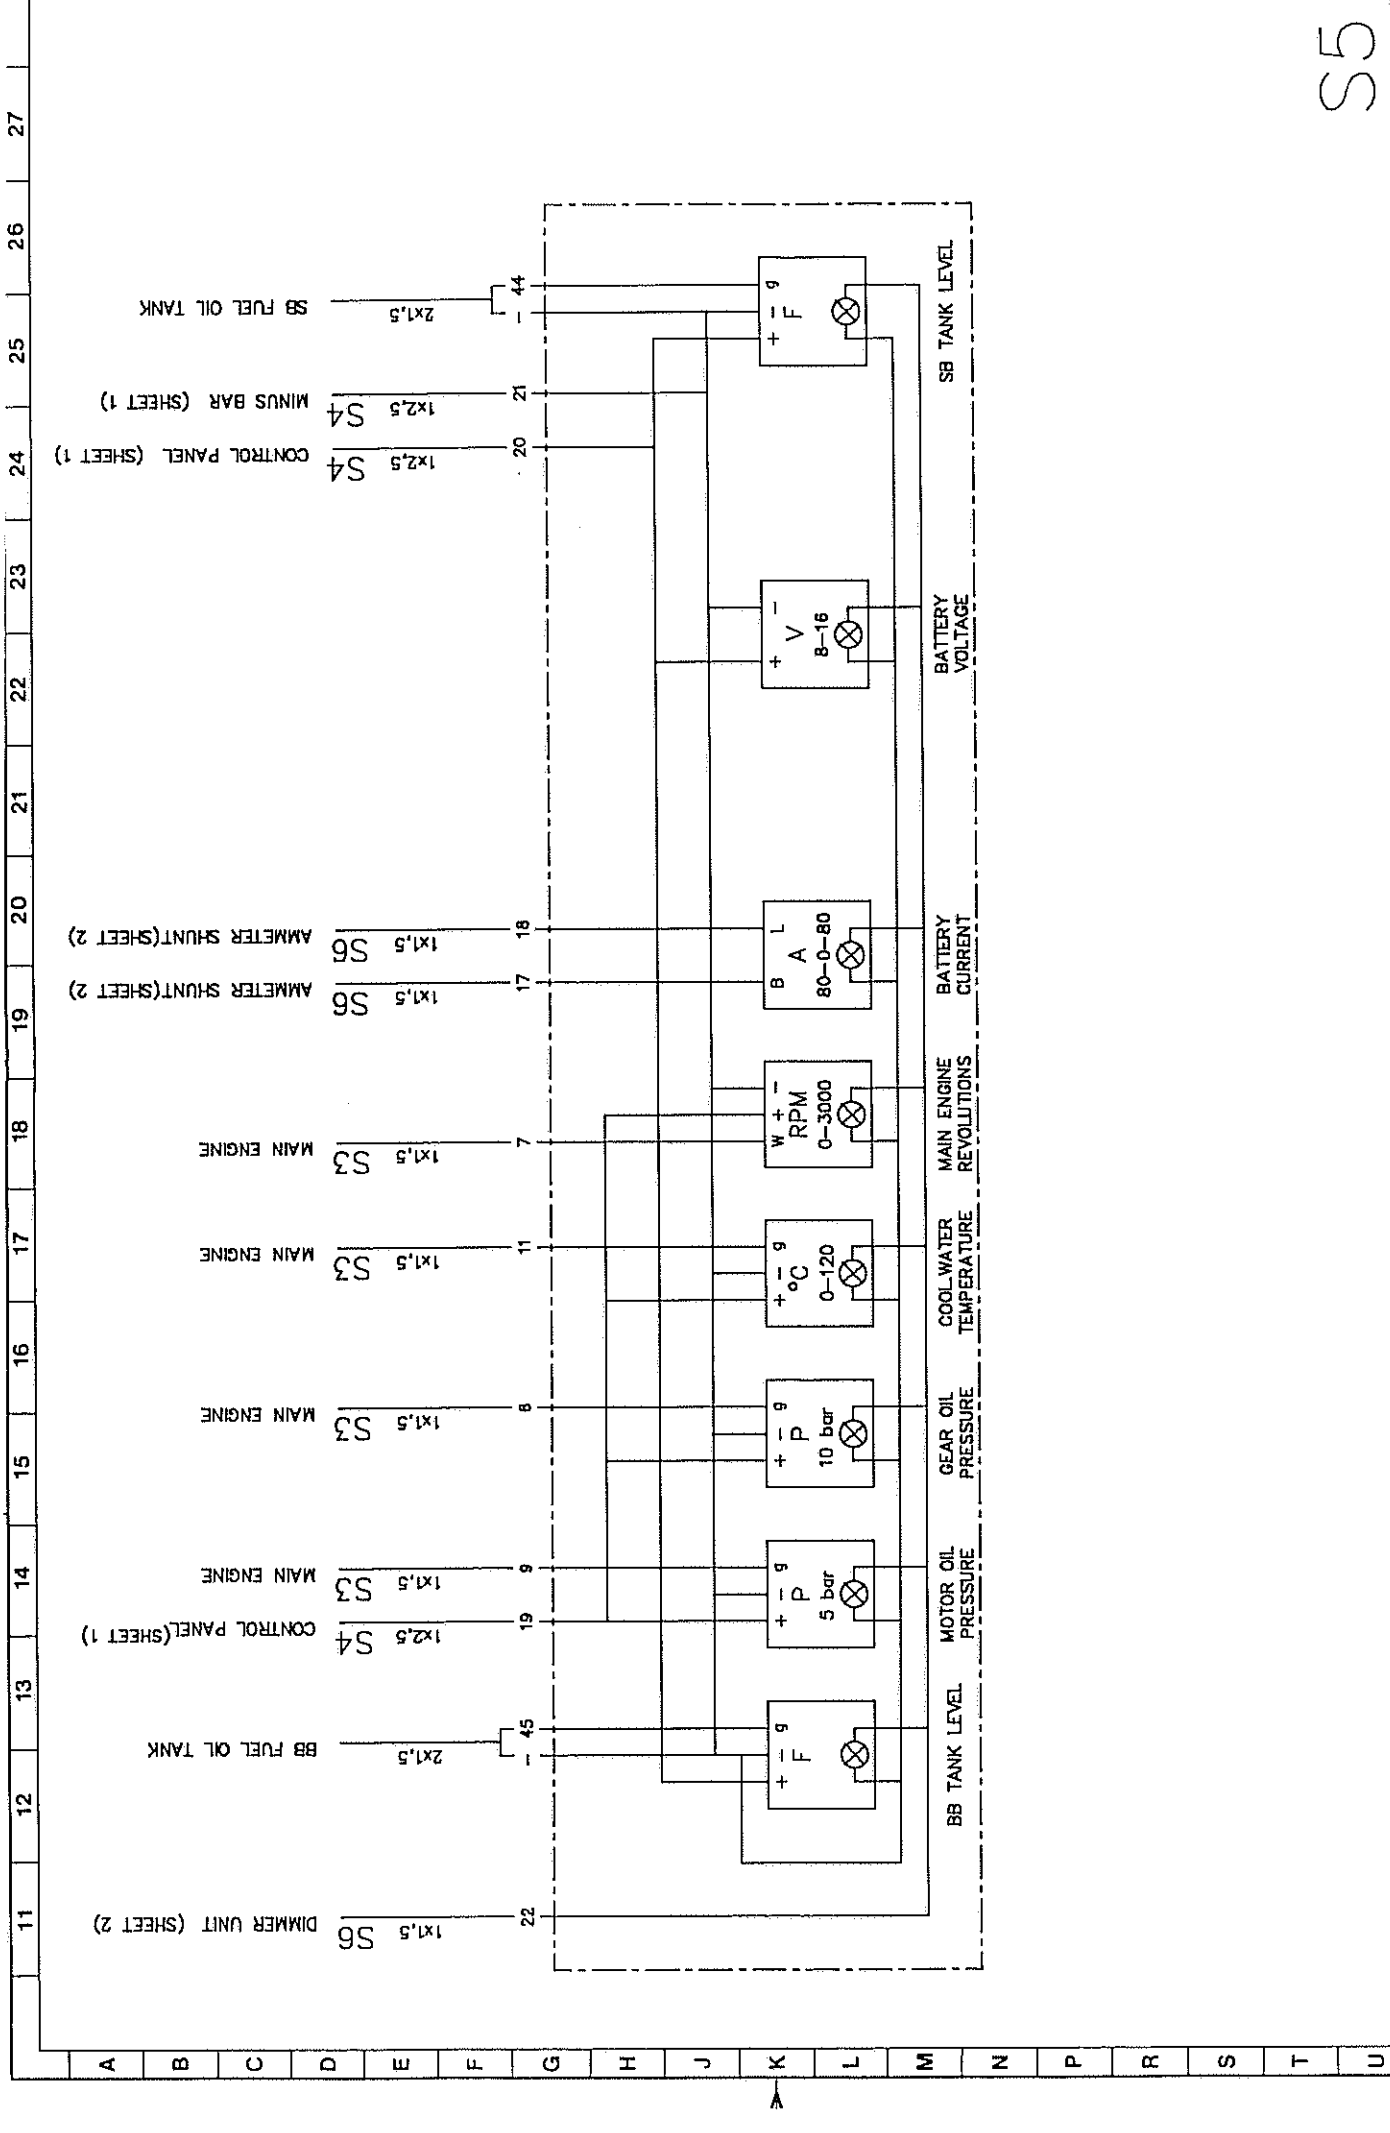

S5

LEHTI SHEET		MUUTOS REVISION	
No.	( )	No.	No.
PIIRUSTUS DRAWING		No. 43.000.S5	
NIMI SILTALA YACHTS OY, NAUTICAT 43			
NAME ELECTRICAL SYSTEM, INSTRUMENT PANEL			
YACHT		MODULE OY	
No.	MUUTOS	REVISION	TEKI
SUUNN.	EZZAD OY	JALJ.	HYVANS.
TARK.